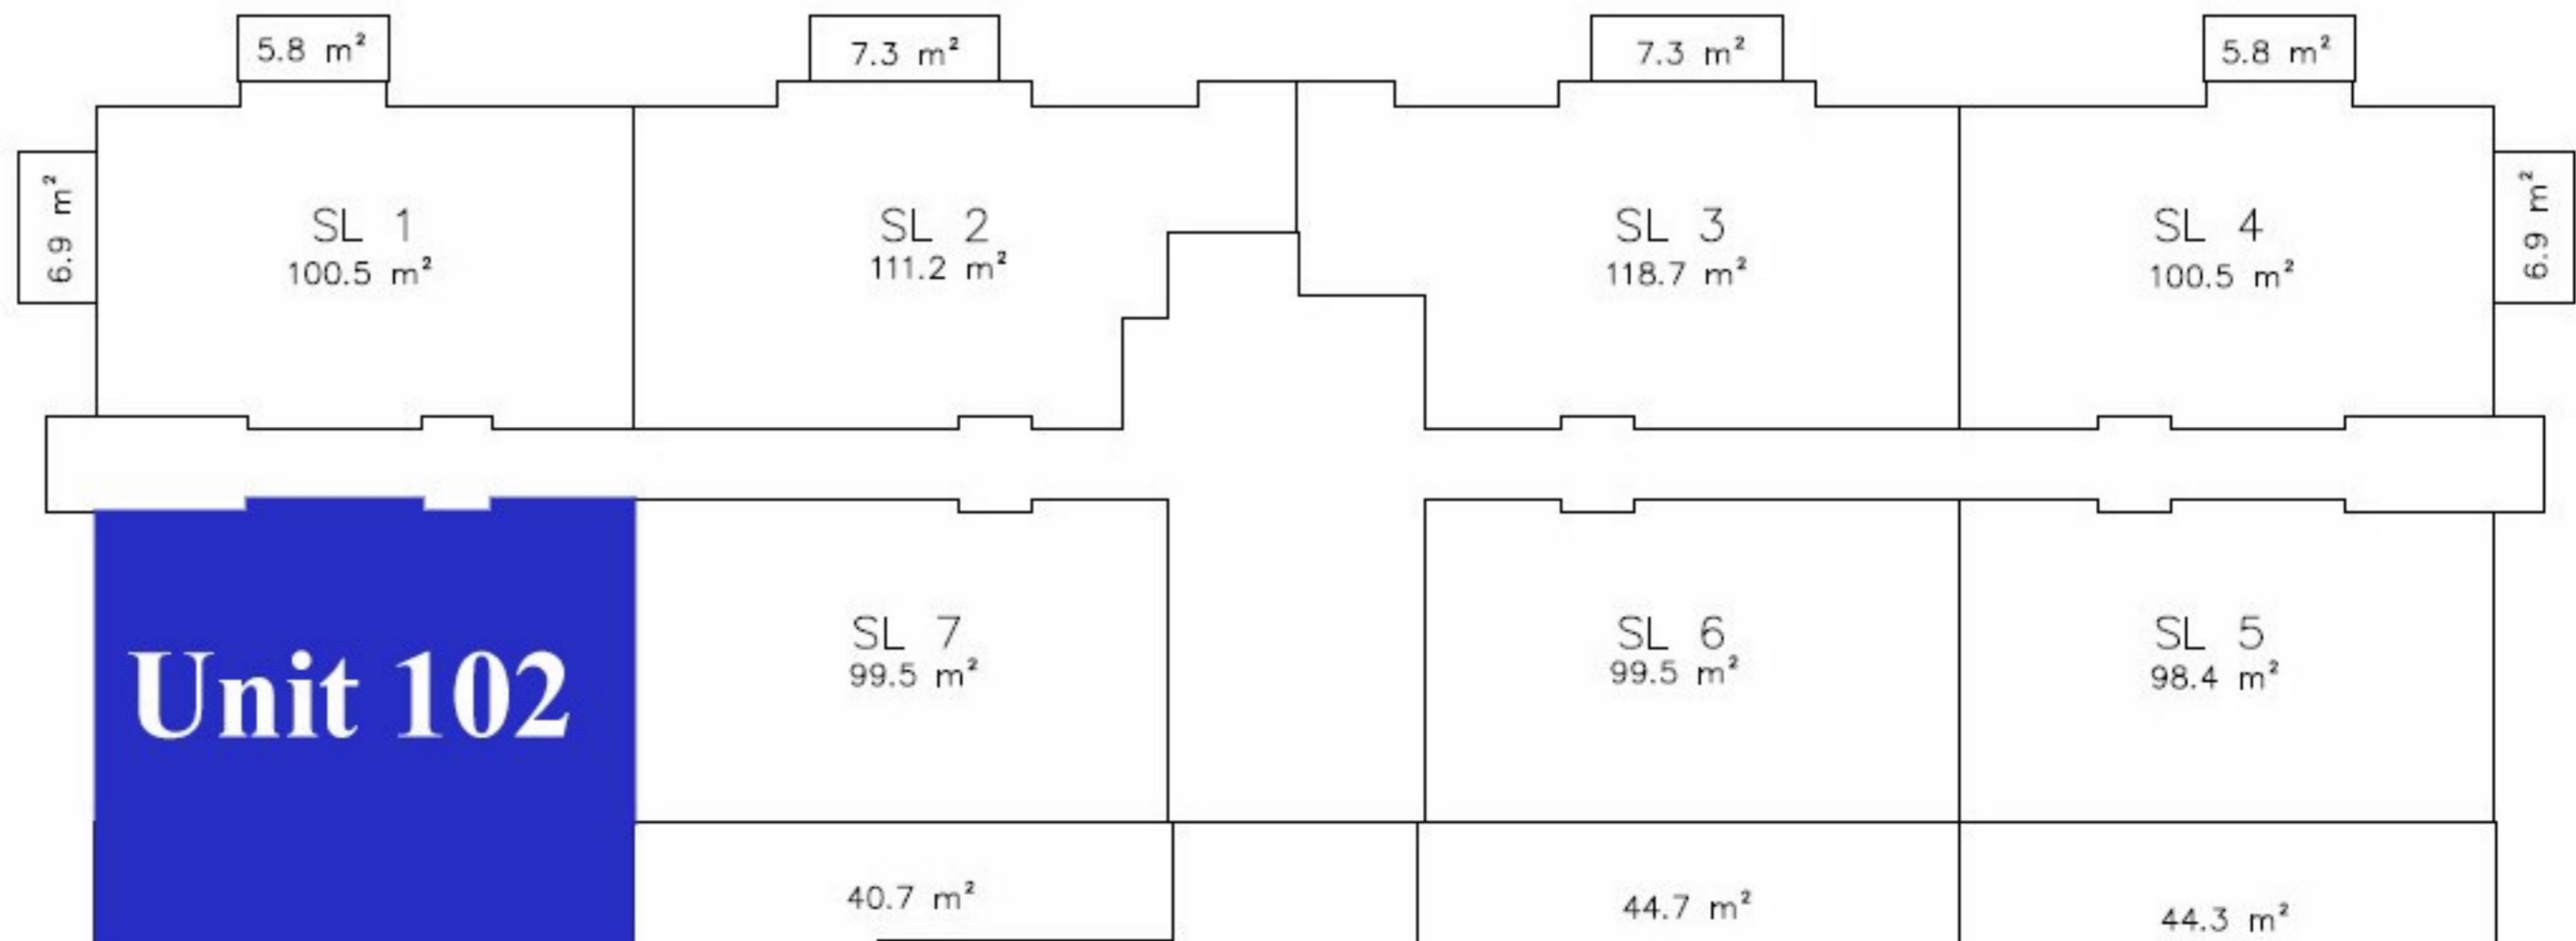

Residence 102

2 Bedroom 2 Bathroom

Interior

1059 SF

Patio / Balcony

477 SF

First Floor

SPECIFICATIONS AND MATERIALS ARE APPROXIMATE AND ARE SUBJECT TO CHANGE WITHOUT NOTICE. E &O.E.