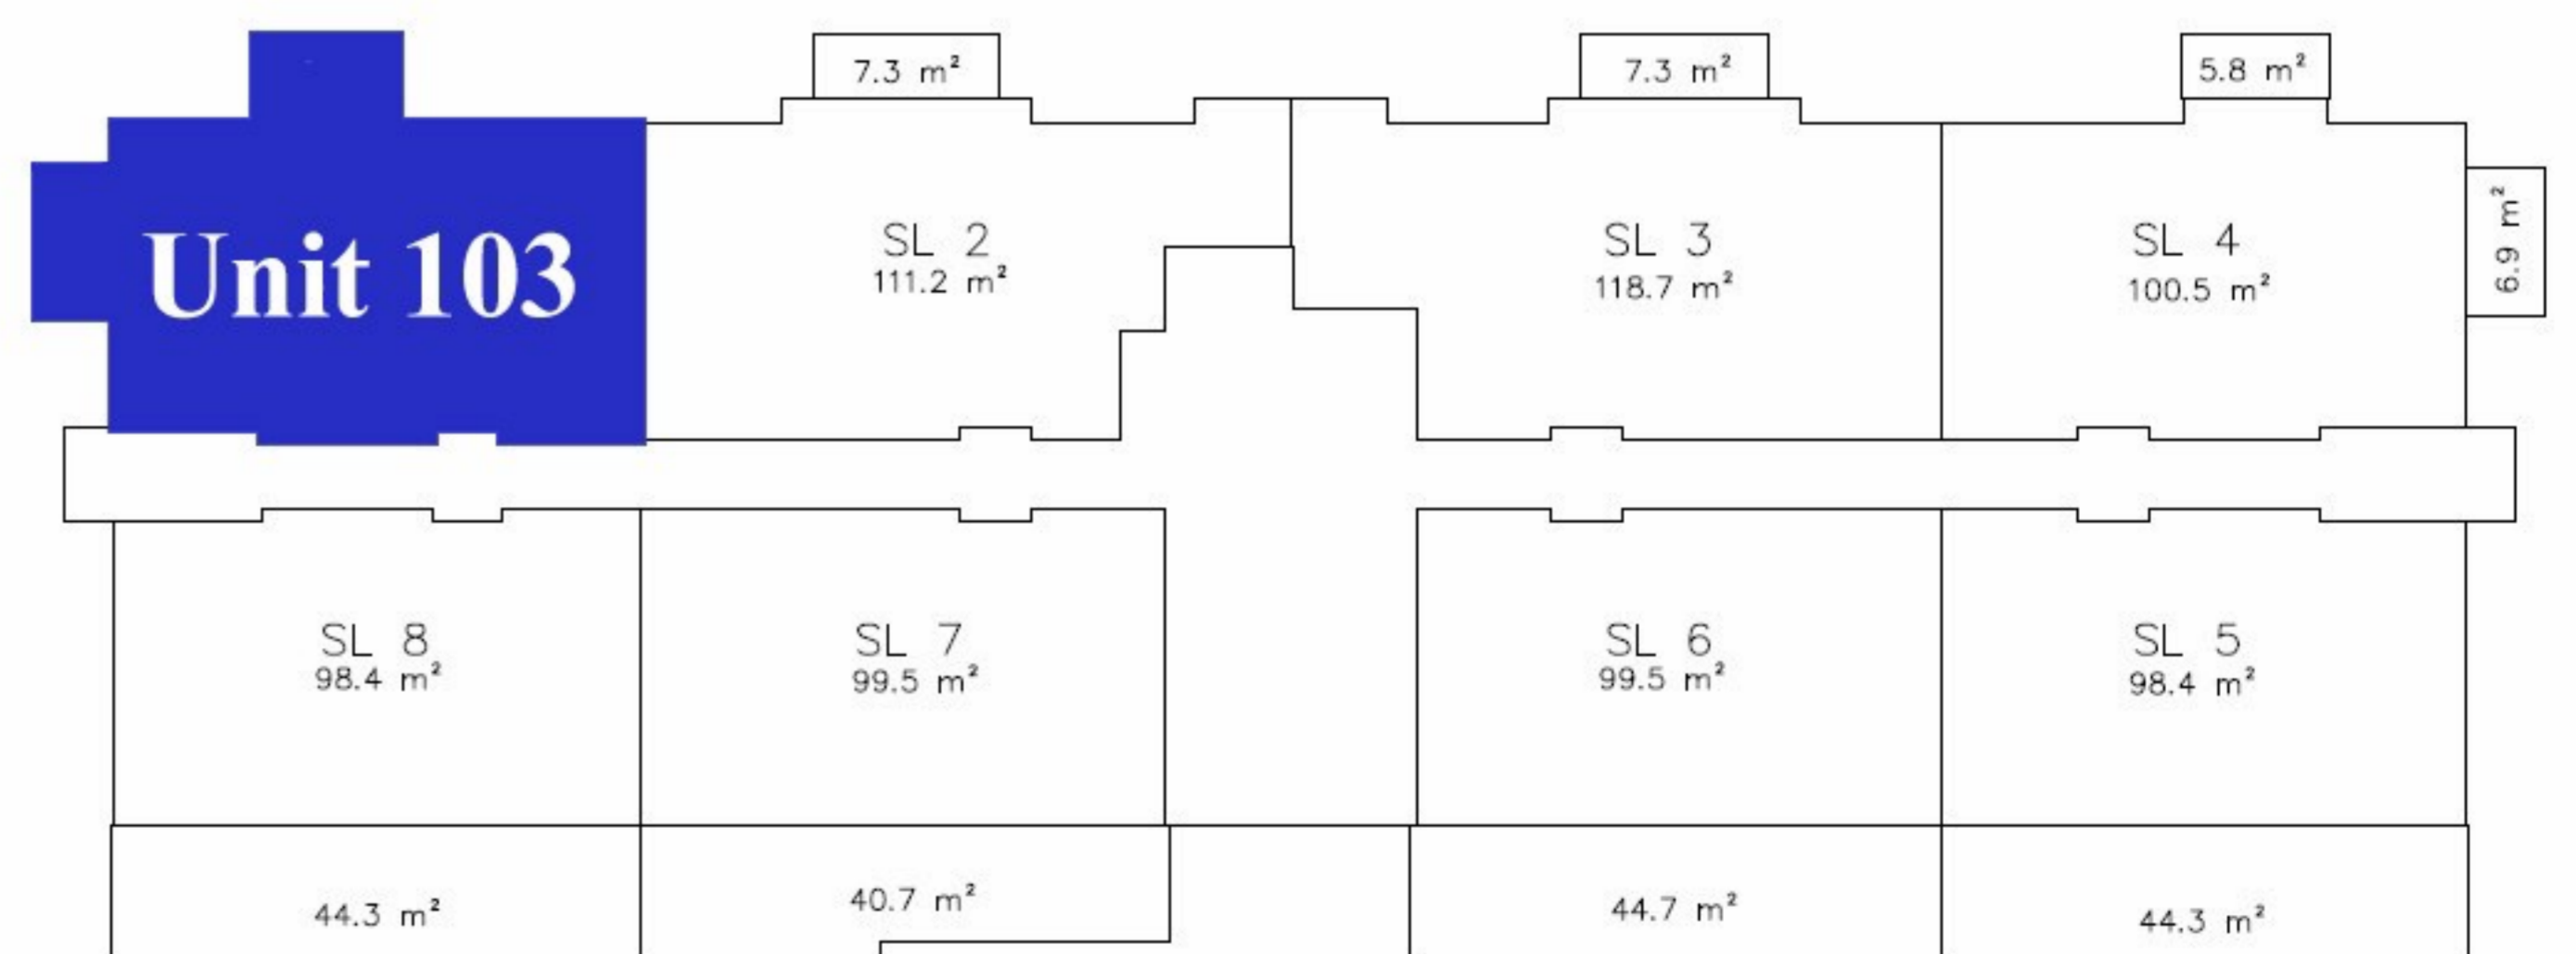

Residence 103

2 Bedroom 2 Bathroom

Interior

1082 SF

Patio / Balcony

137 SF

First Floor