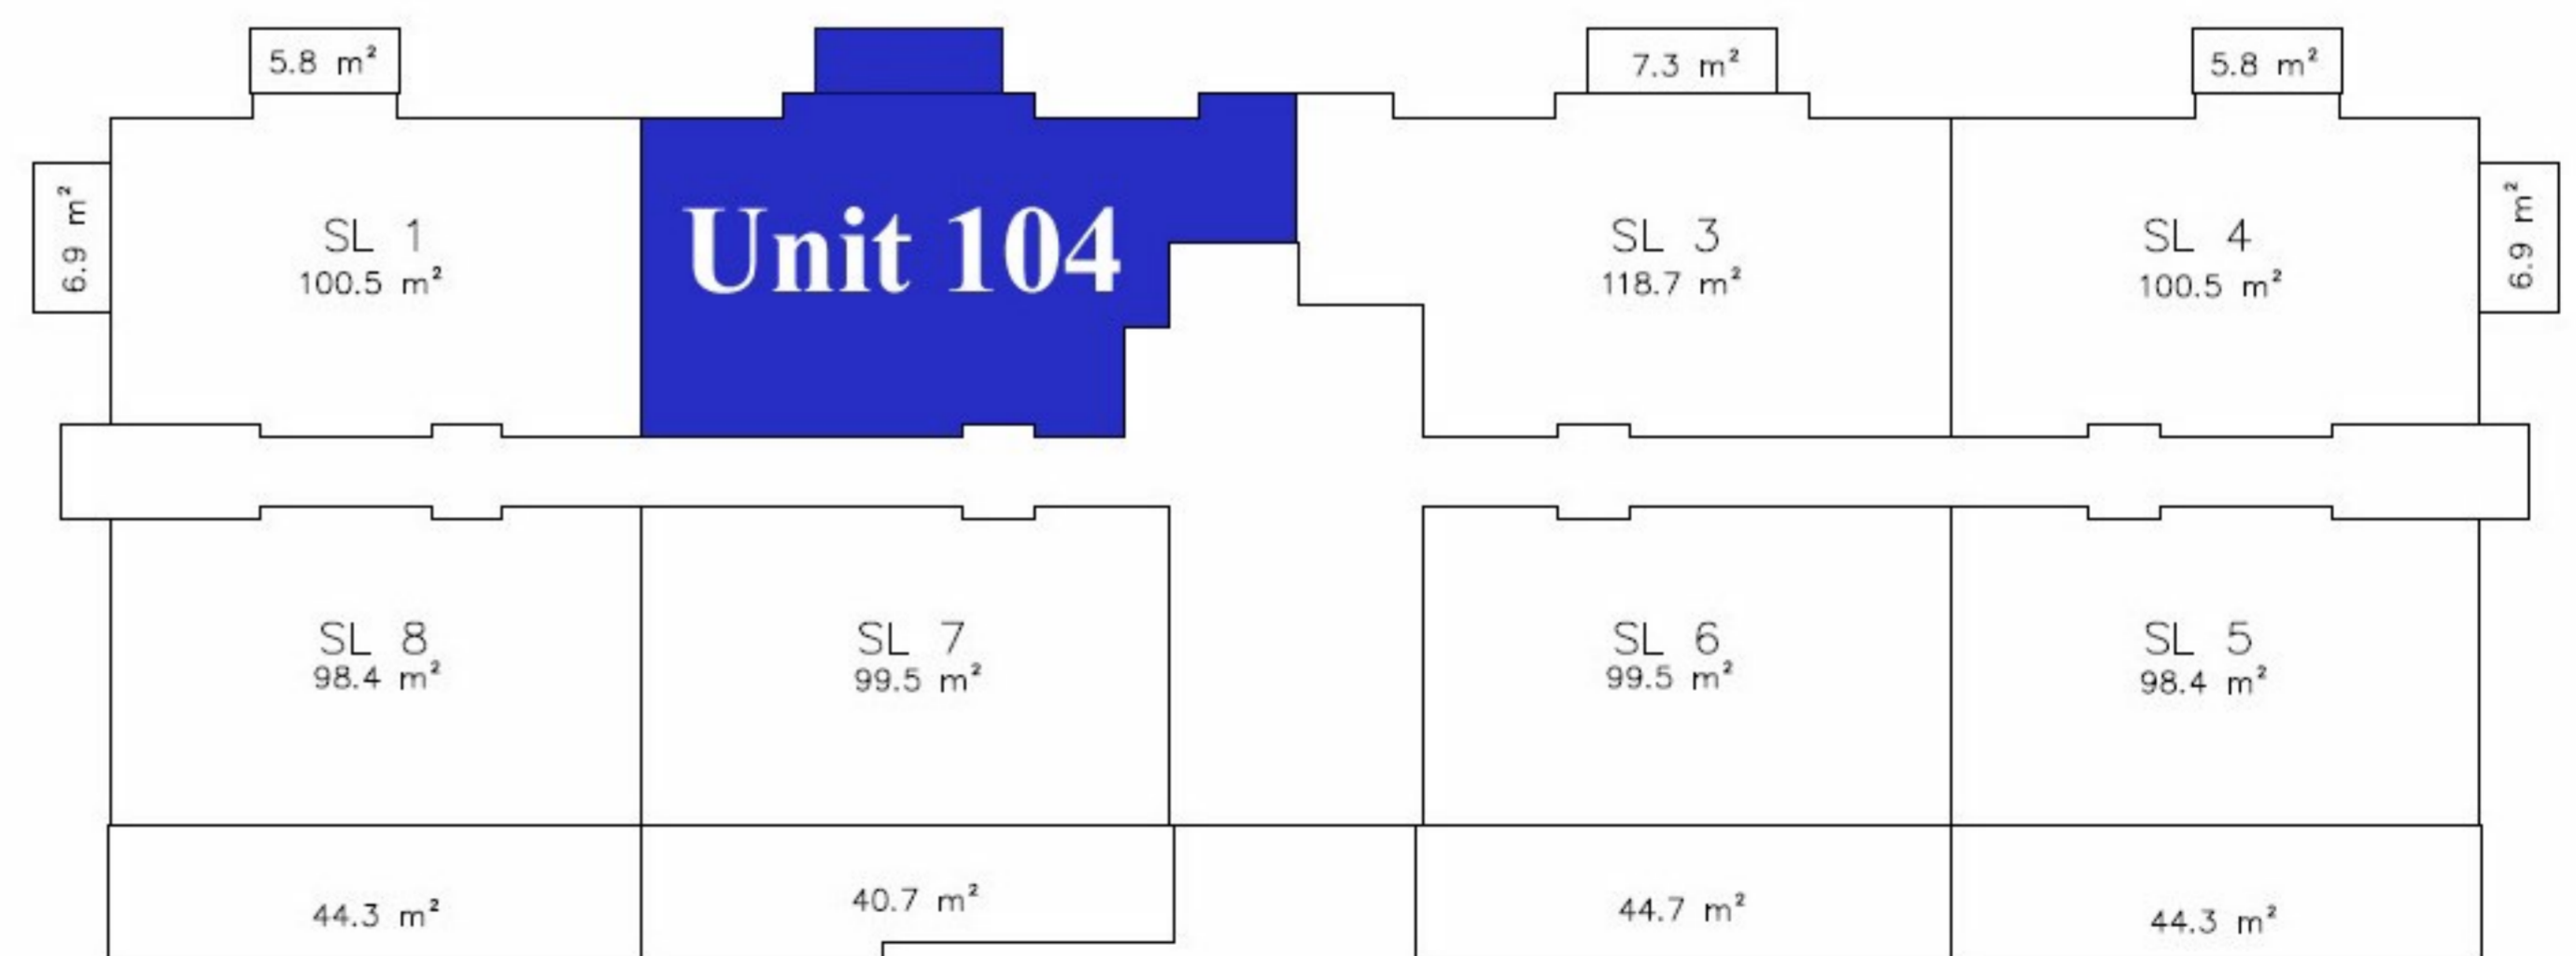

# Residence 104

2 Bedroom 2 Bathroom

Interior

1197 SF

Patio / Balcony

79 SF

First Floor