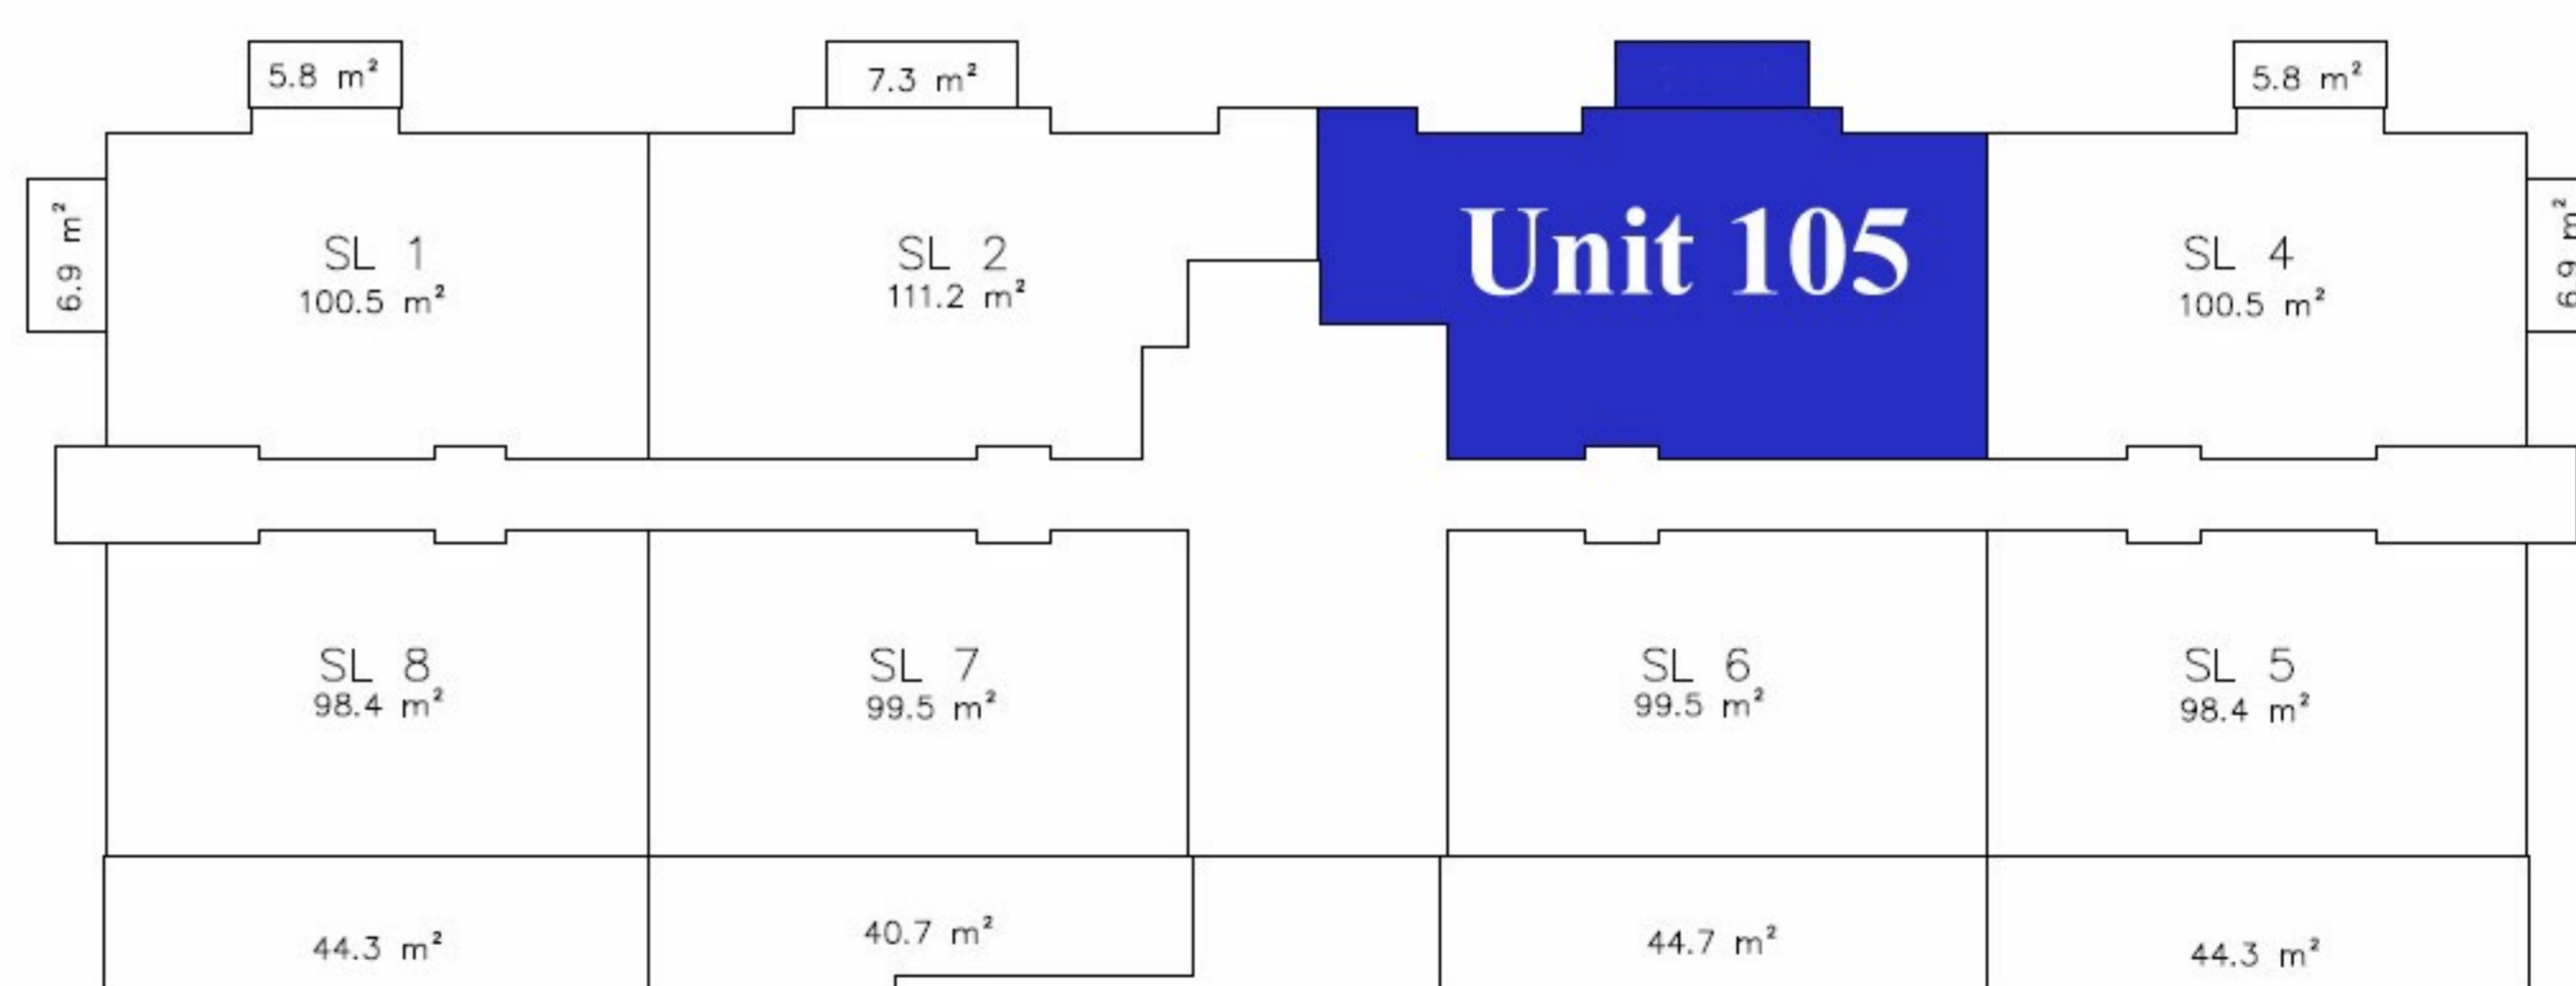

Residence 105

2 Bedroom 2 Bathroom

Interior

1278 SF

Patio / Balcony

79 SF

First Floor