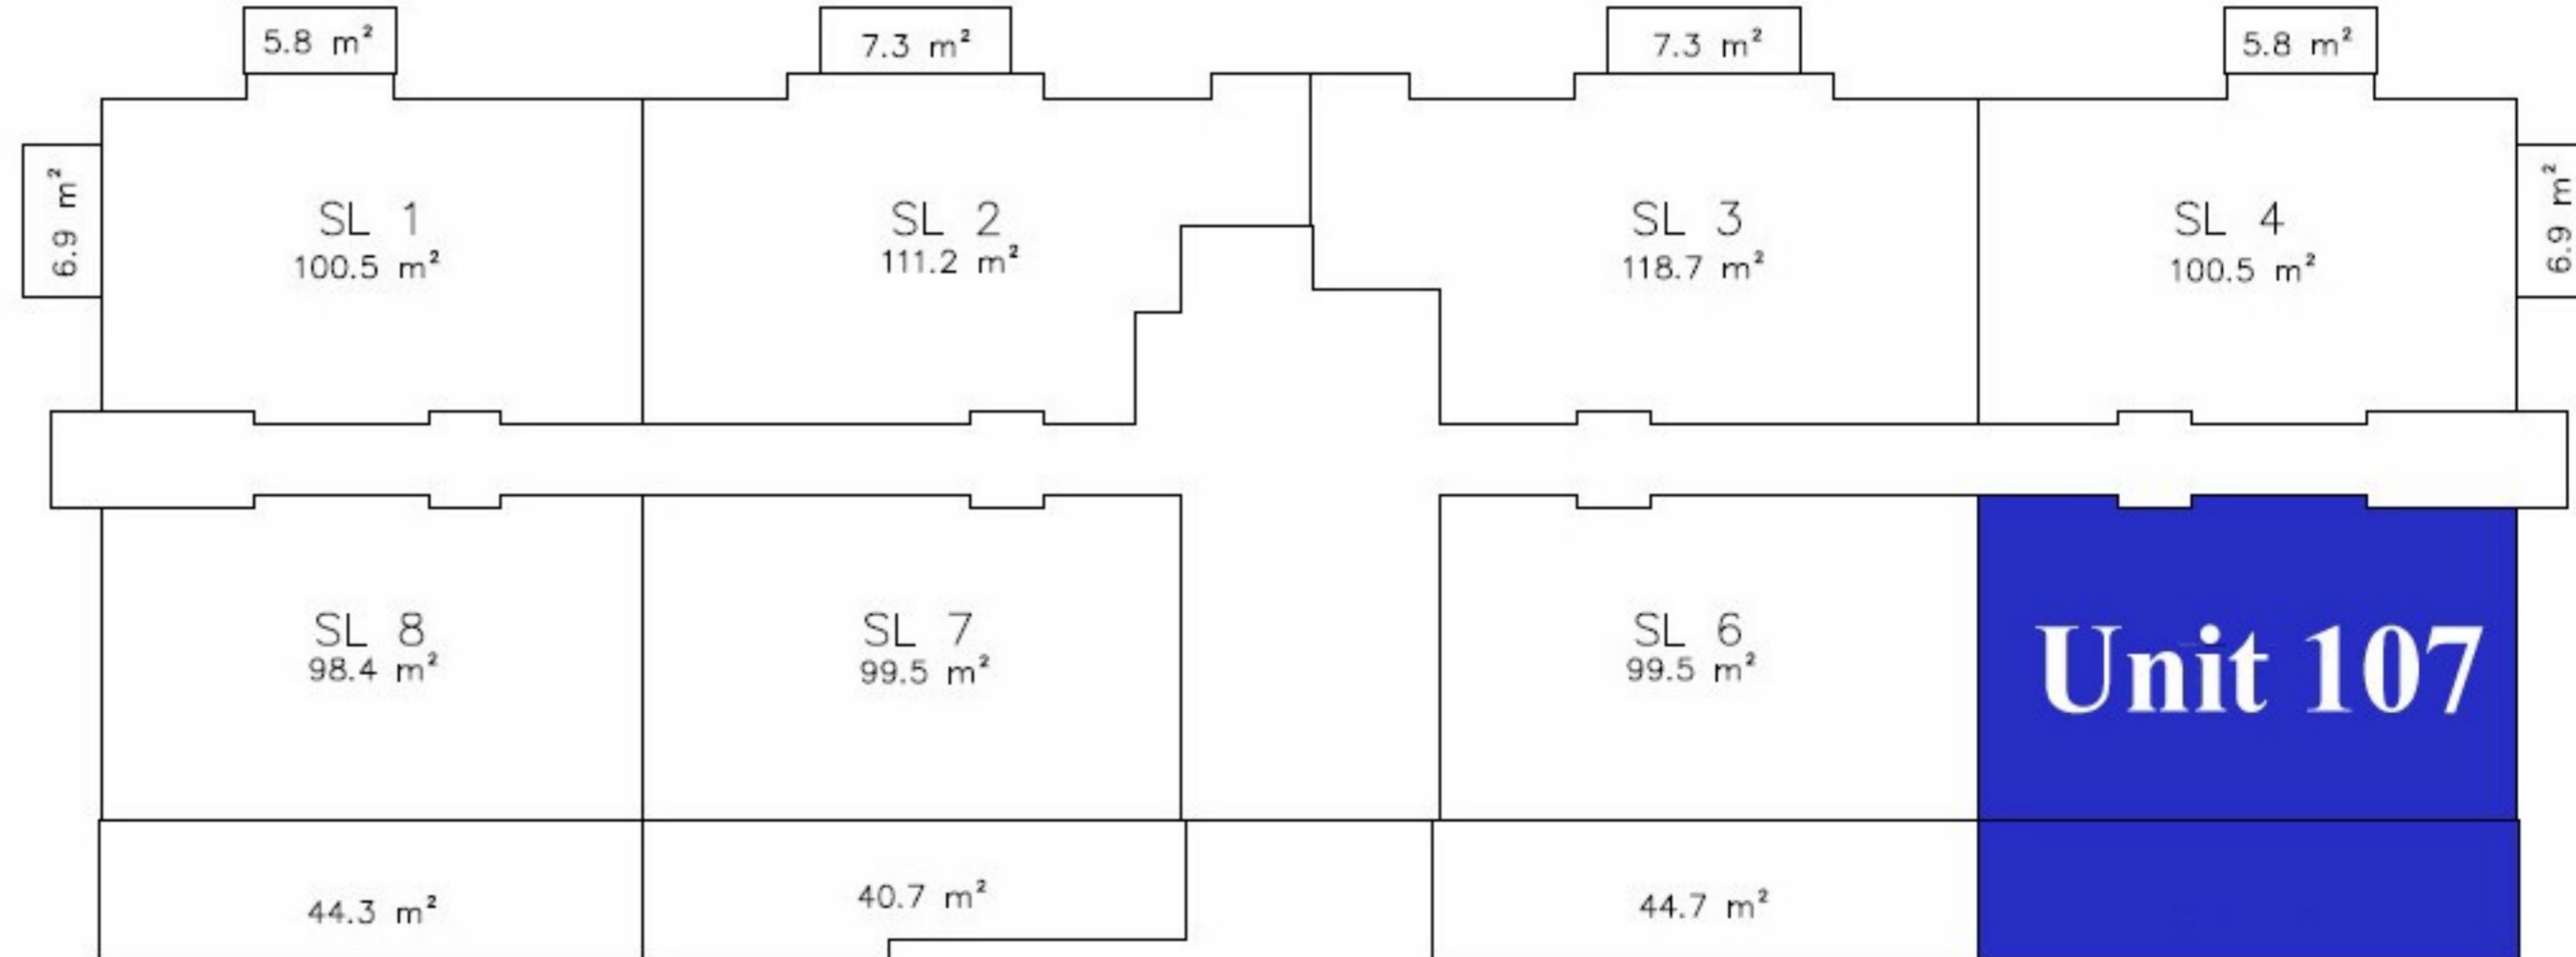

Residence 107

2 Bedroom 2 Bathroom

Interior
1059 SF

Patio / Balcony
477 SF

First Floor

SPECIFICATIONS AND MATERIALS ARE APPROXIMATE AND ARE SUBJECT TO CHANGE WITHOUT NOTICE. E & O.E.