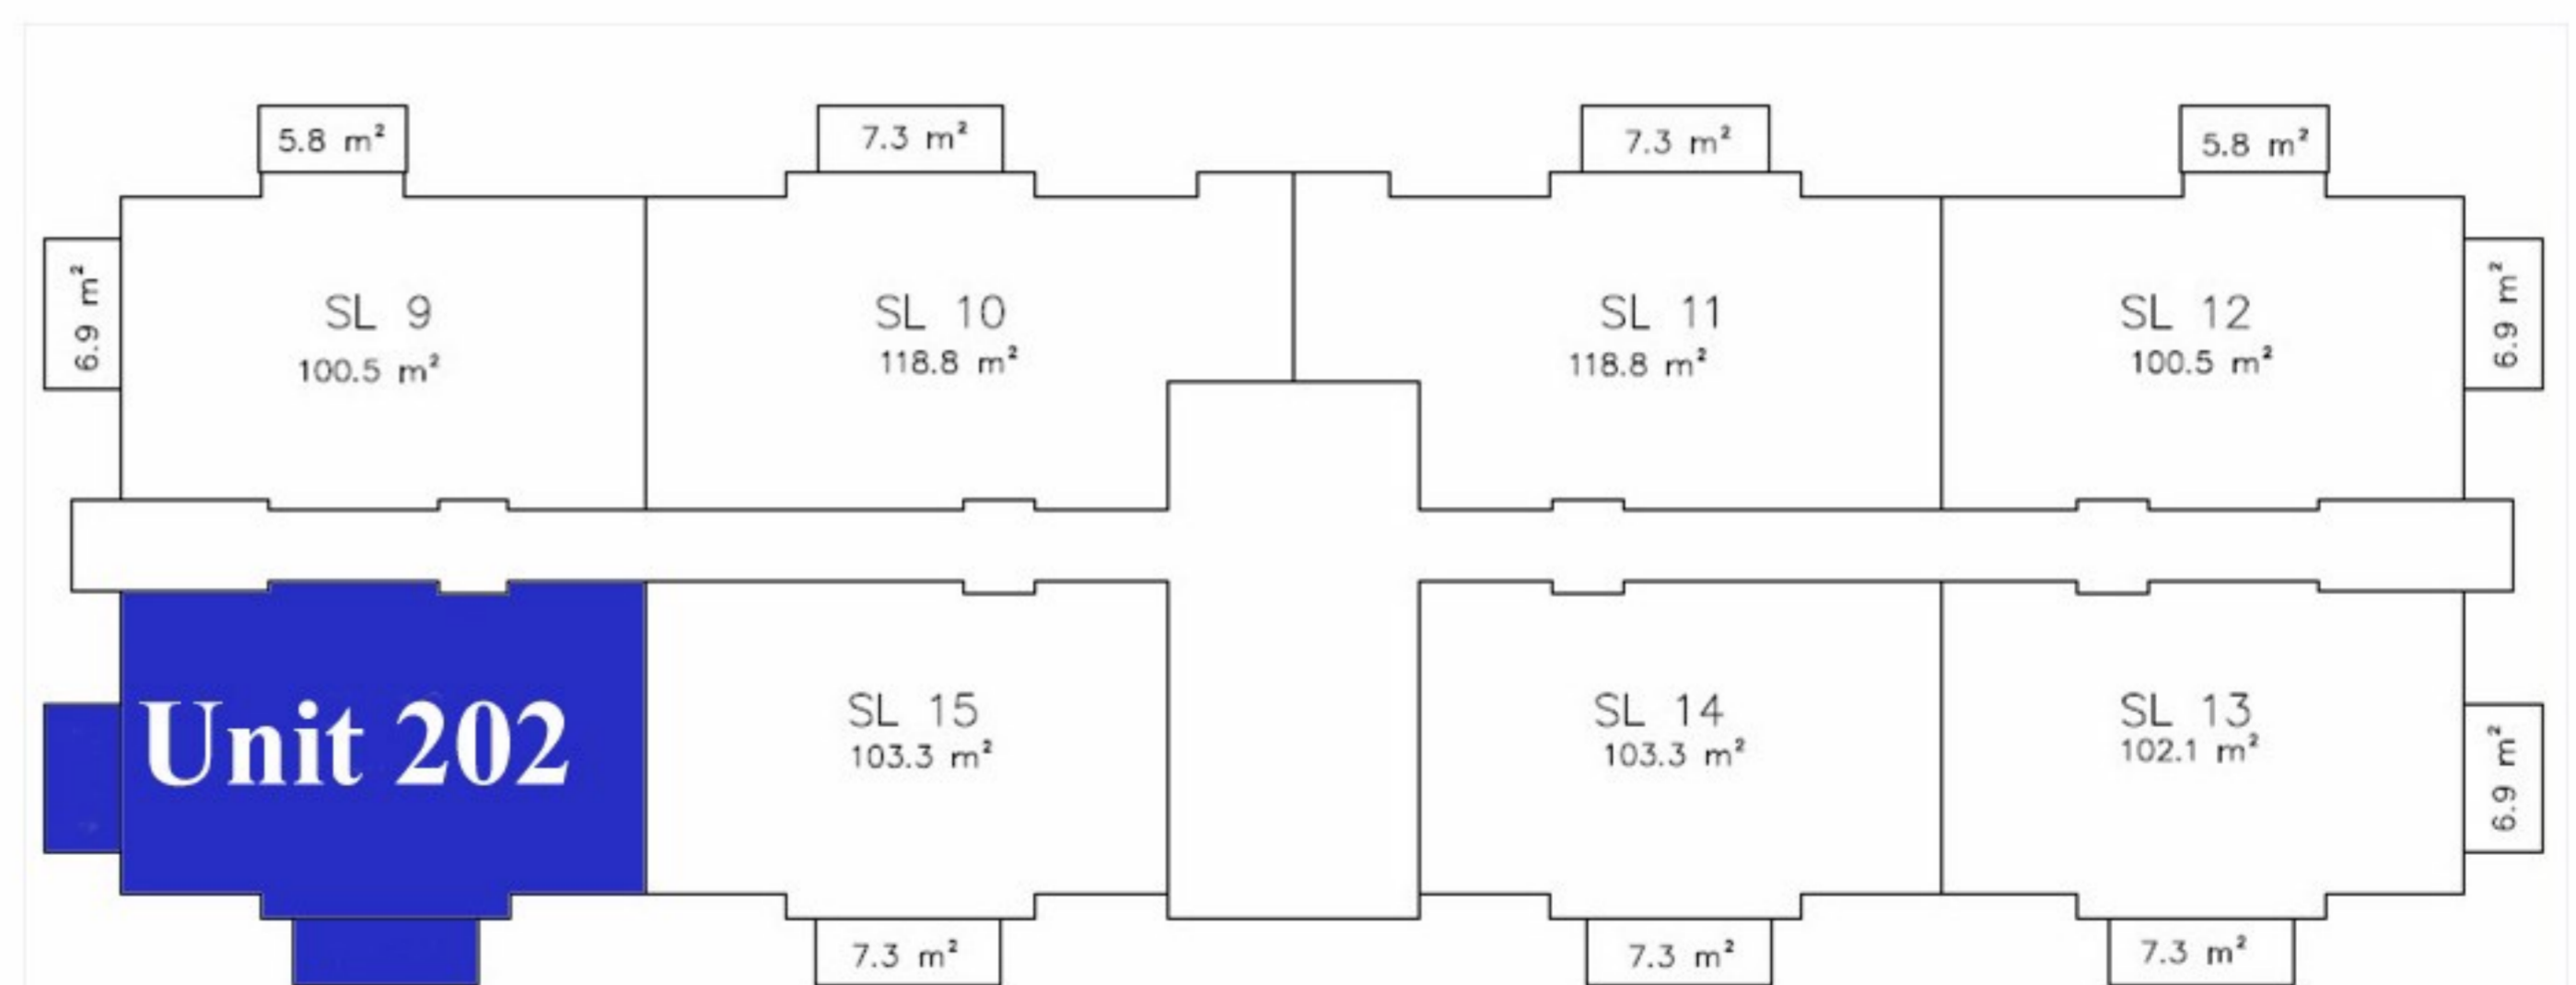

Residence 202

2 Bedroom 2 Bathroom

Interior

1099 SF

Patio / Balcony

153 SF

Second Floor