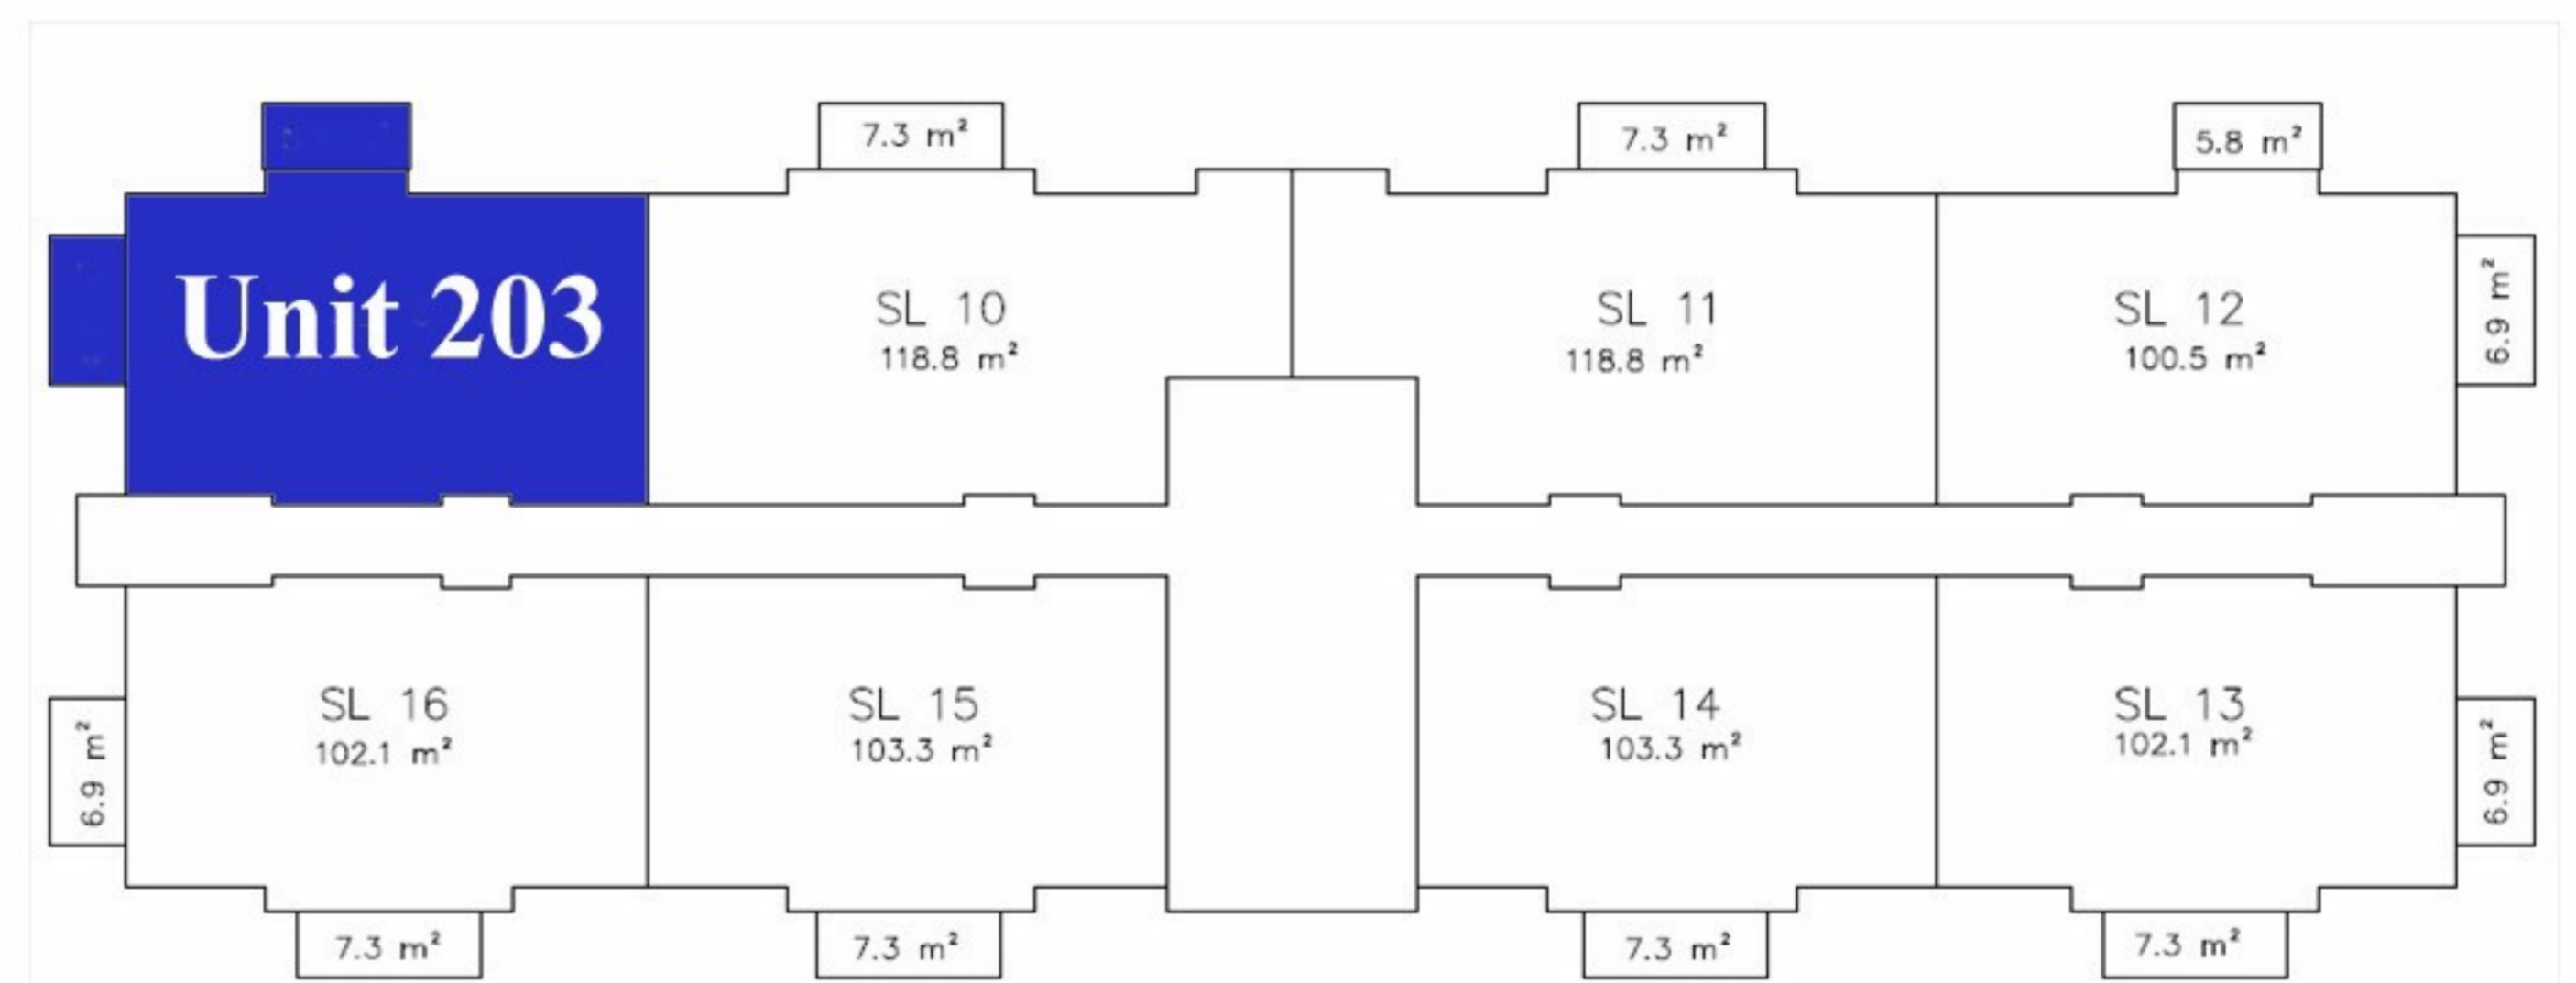

Residence 203

2 Bedroom 2 Bathroom

Interior

1082 SF

Patio / Balcony

137 SF

Second Floor