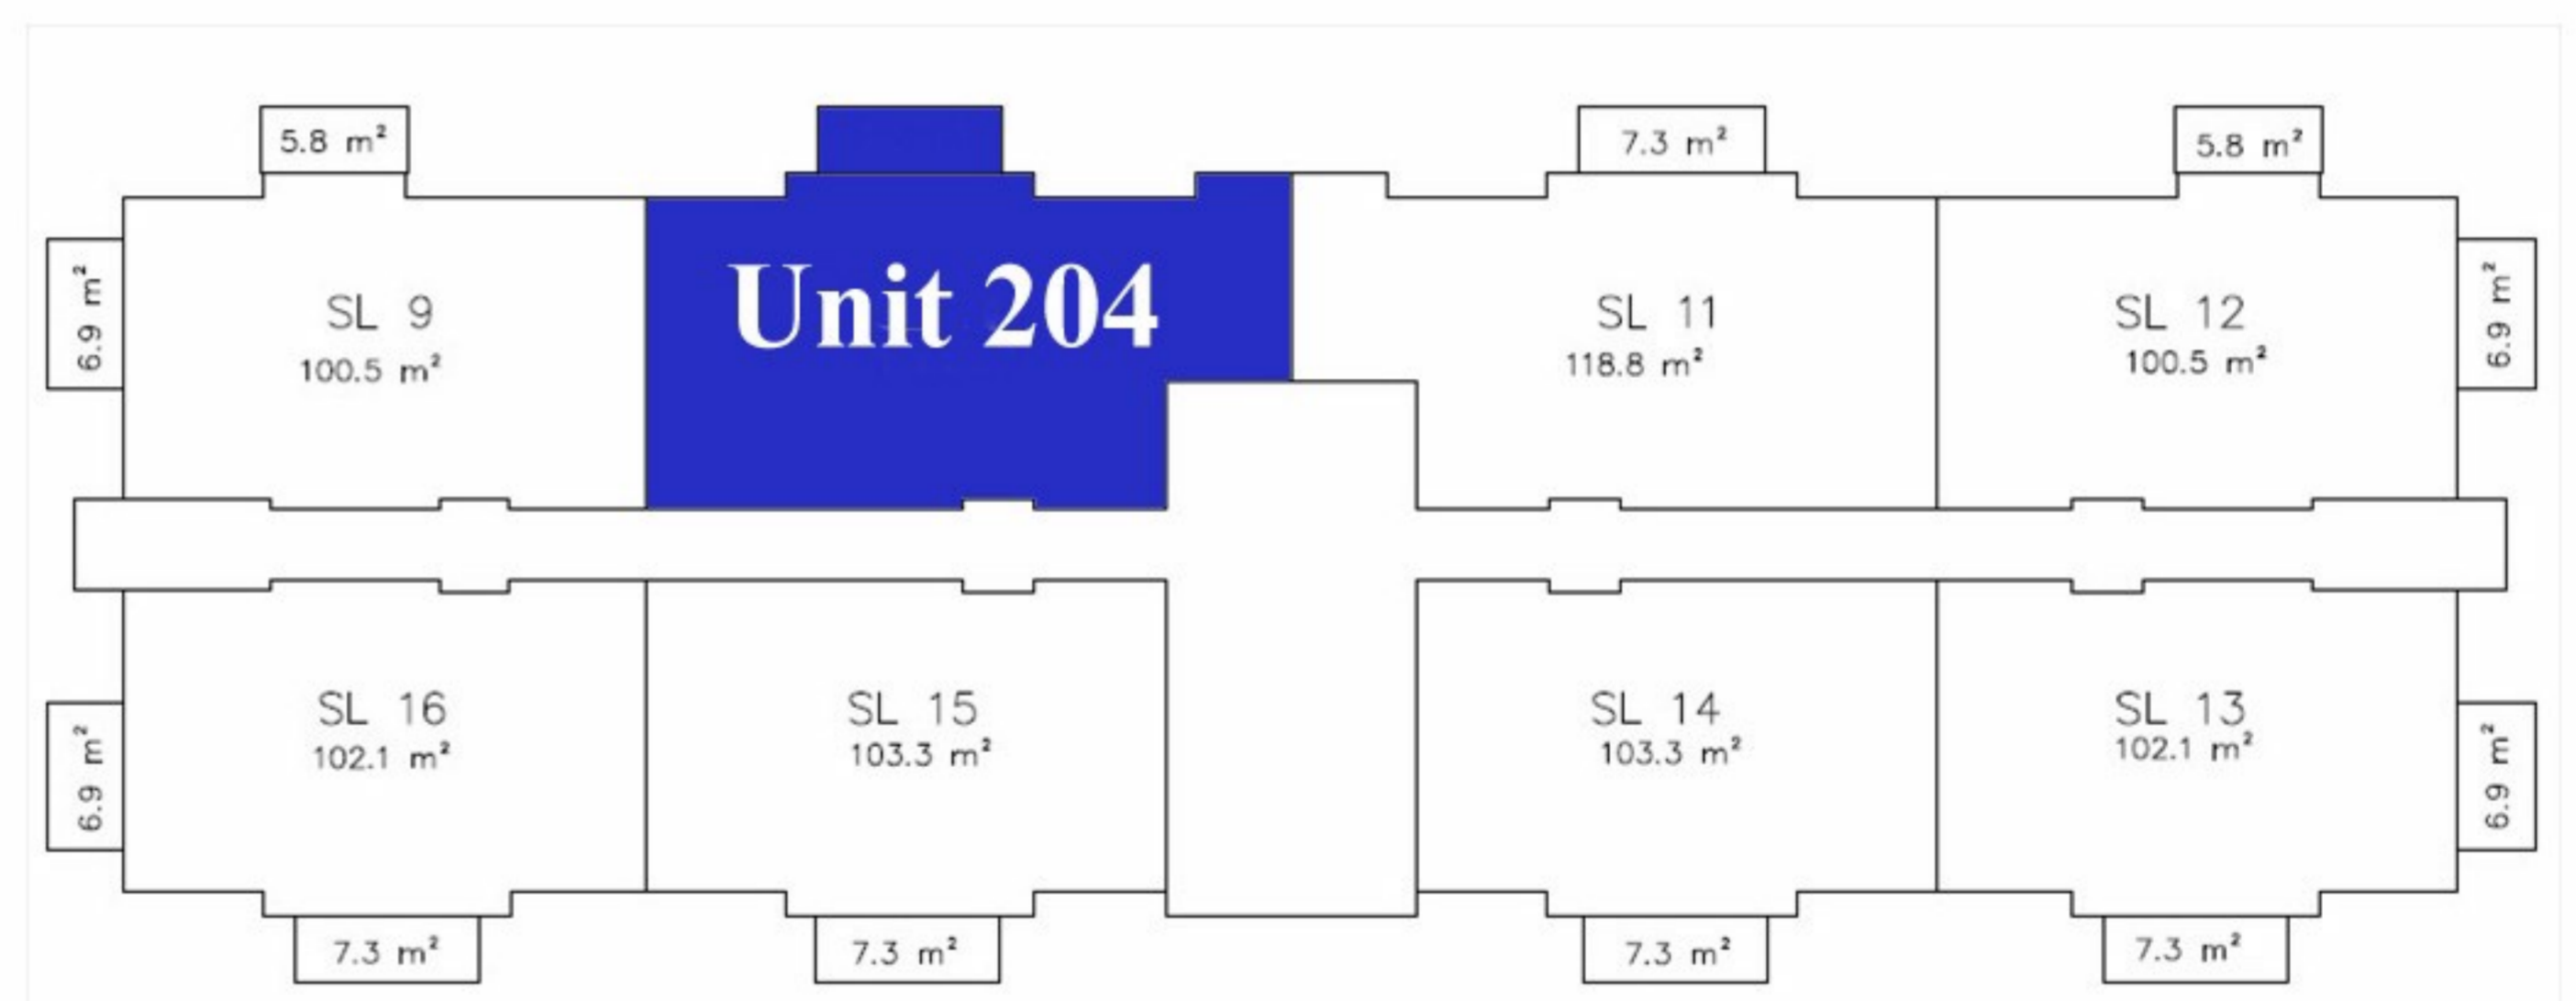

Residence 204

2 Bedroom 2 Bathroom

Interior

1279 SF

Patio / Balcony

79 SF

Second Floor