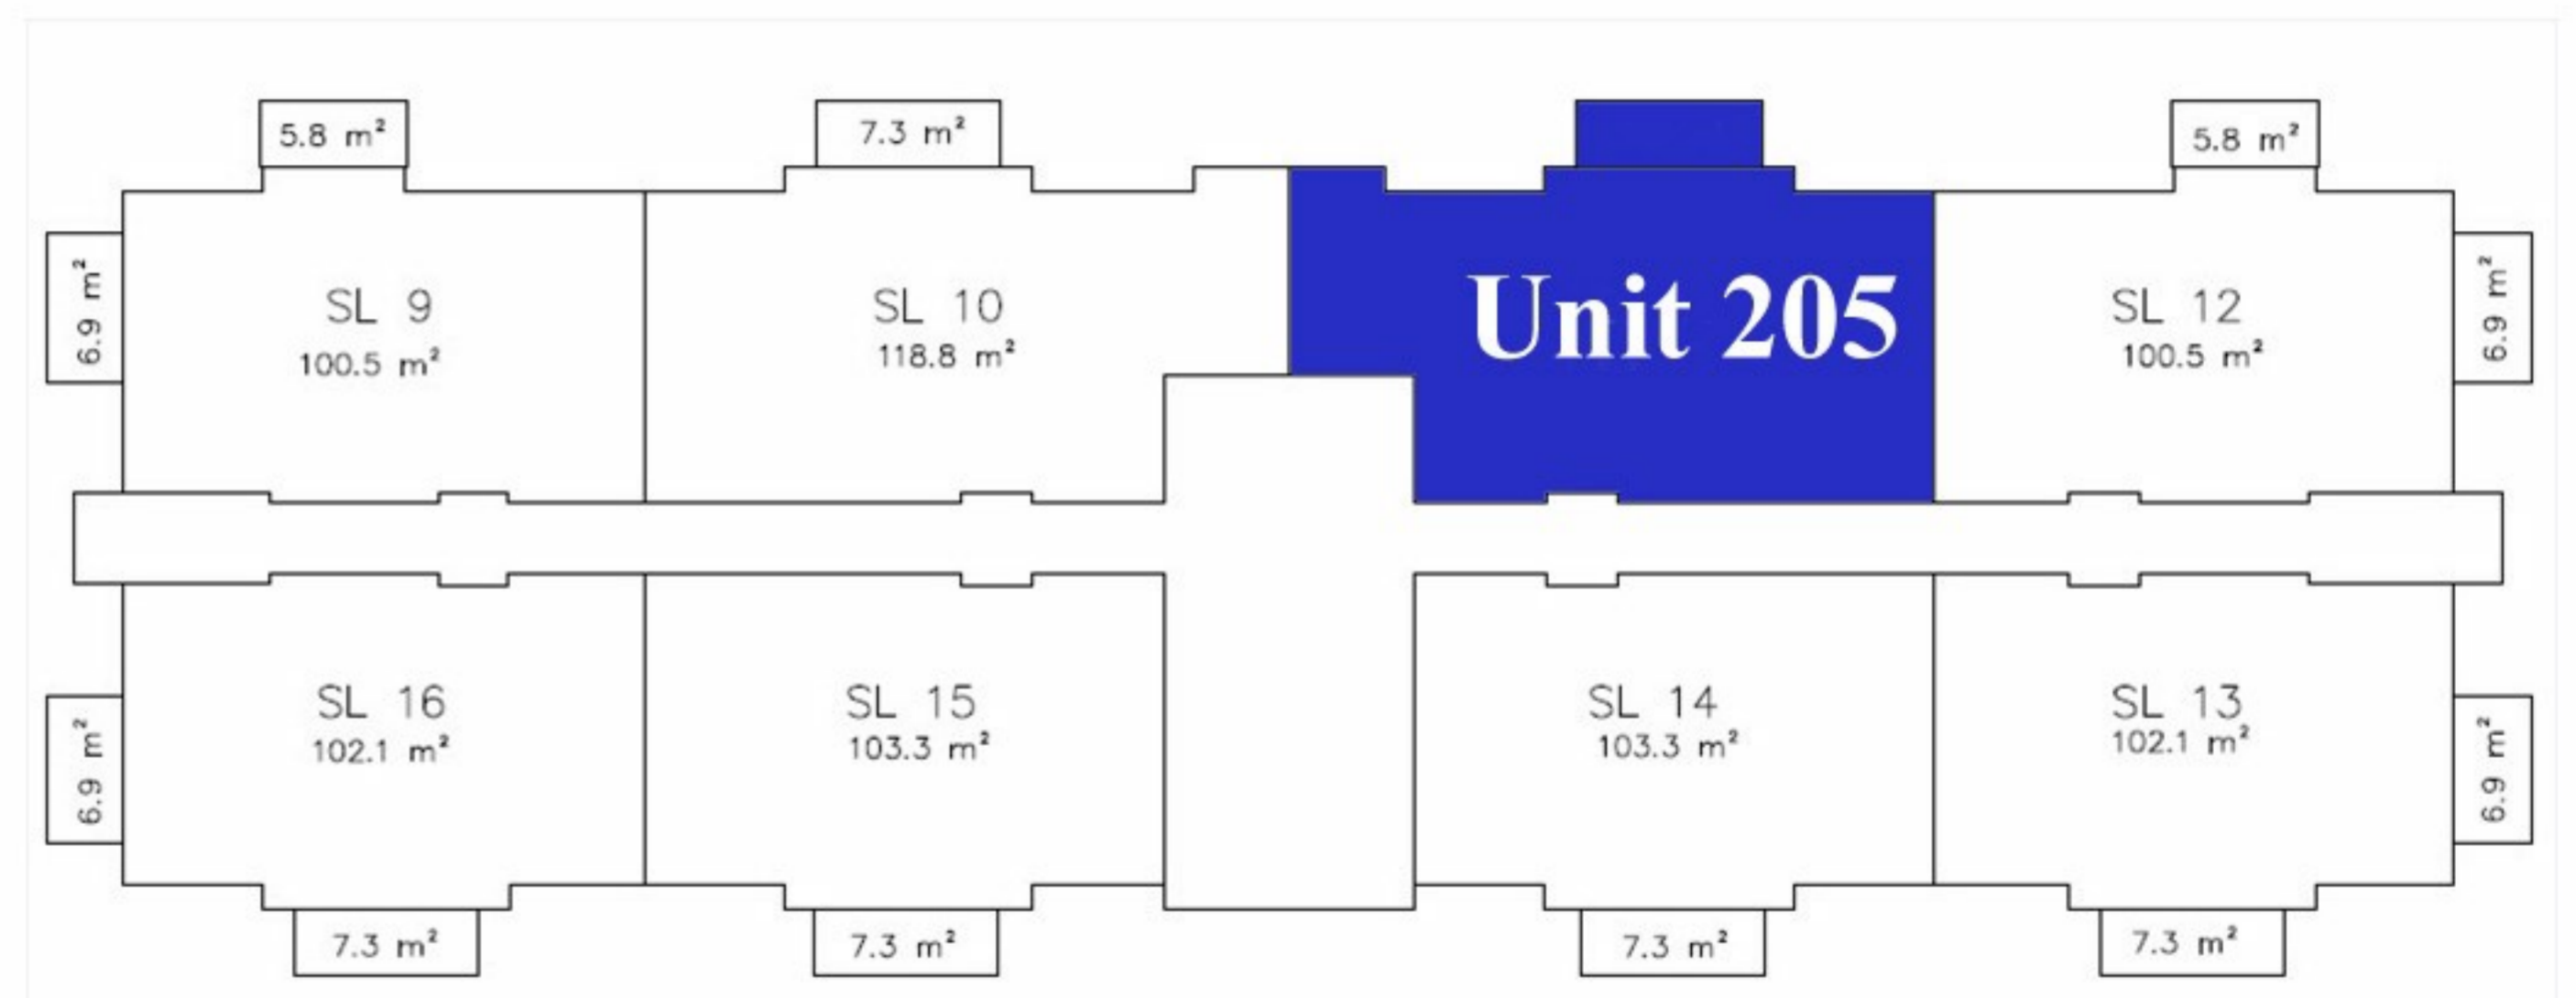

# Residence 205

2 Bedroom 2 Bathroom

Interior

1278 SF

Patio / Balcony

79 SF

Second Floor