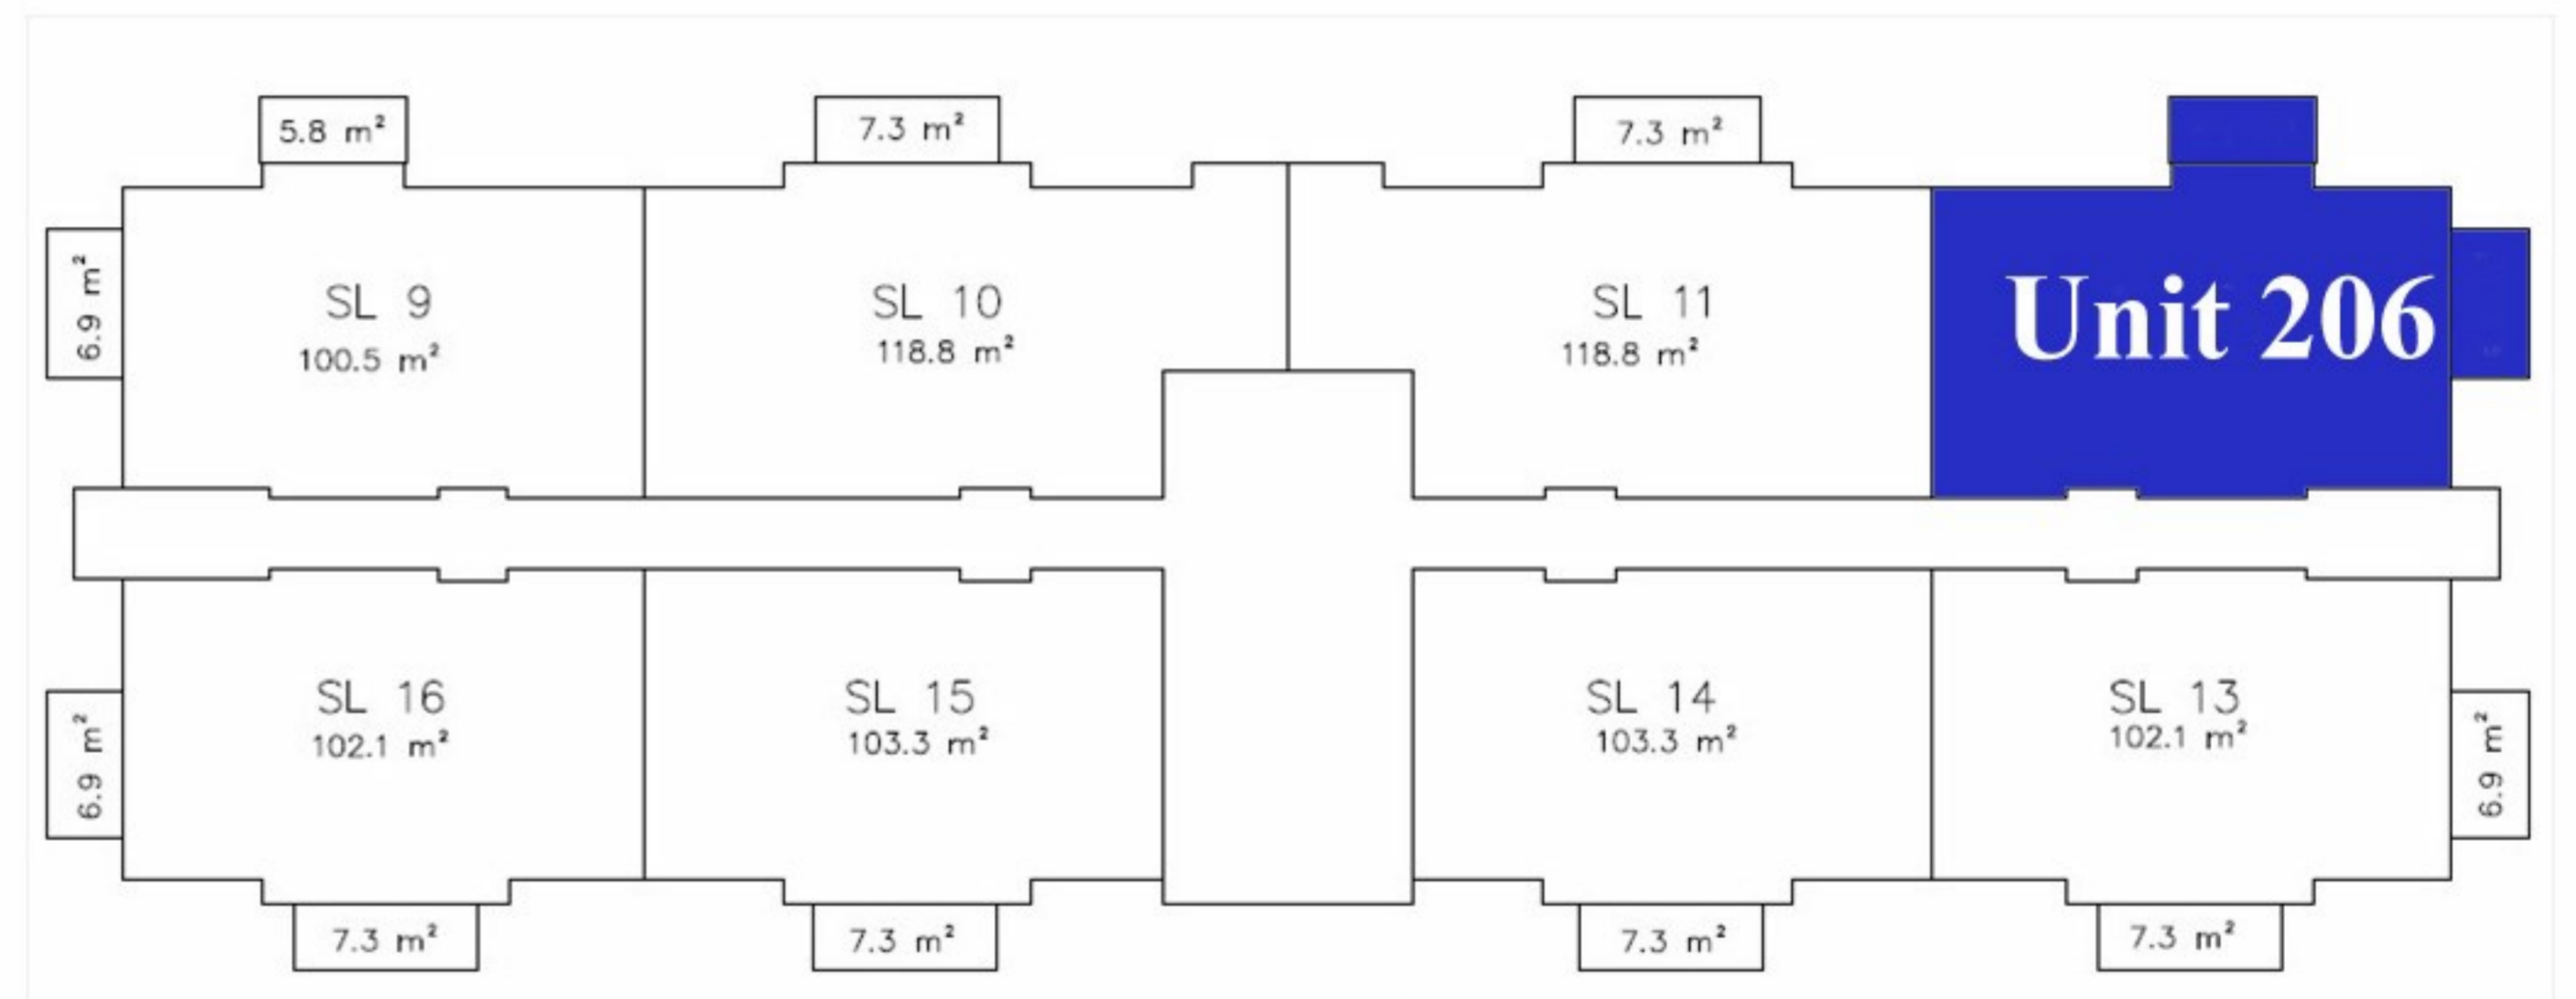

Residence 206

2 Bedroom 2 Bathroom

Interior

1082 SF

Patio / Balcony

137 SF

Second floor