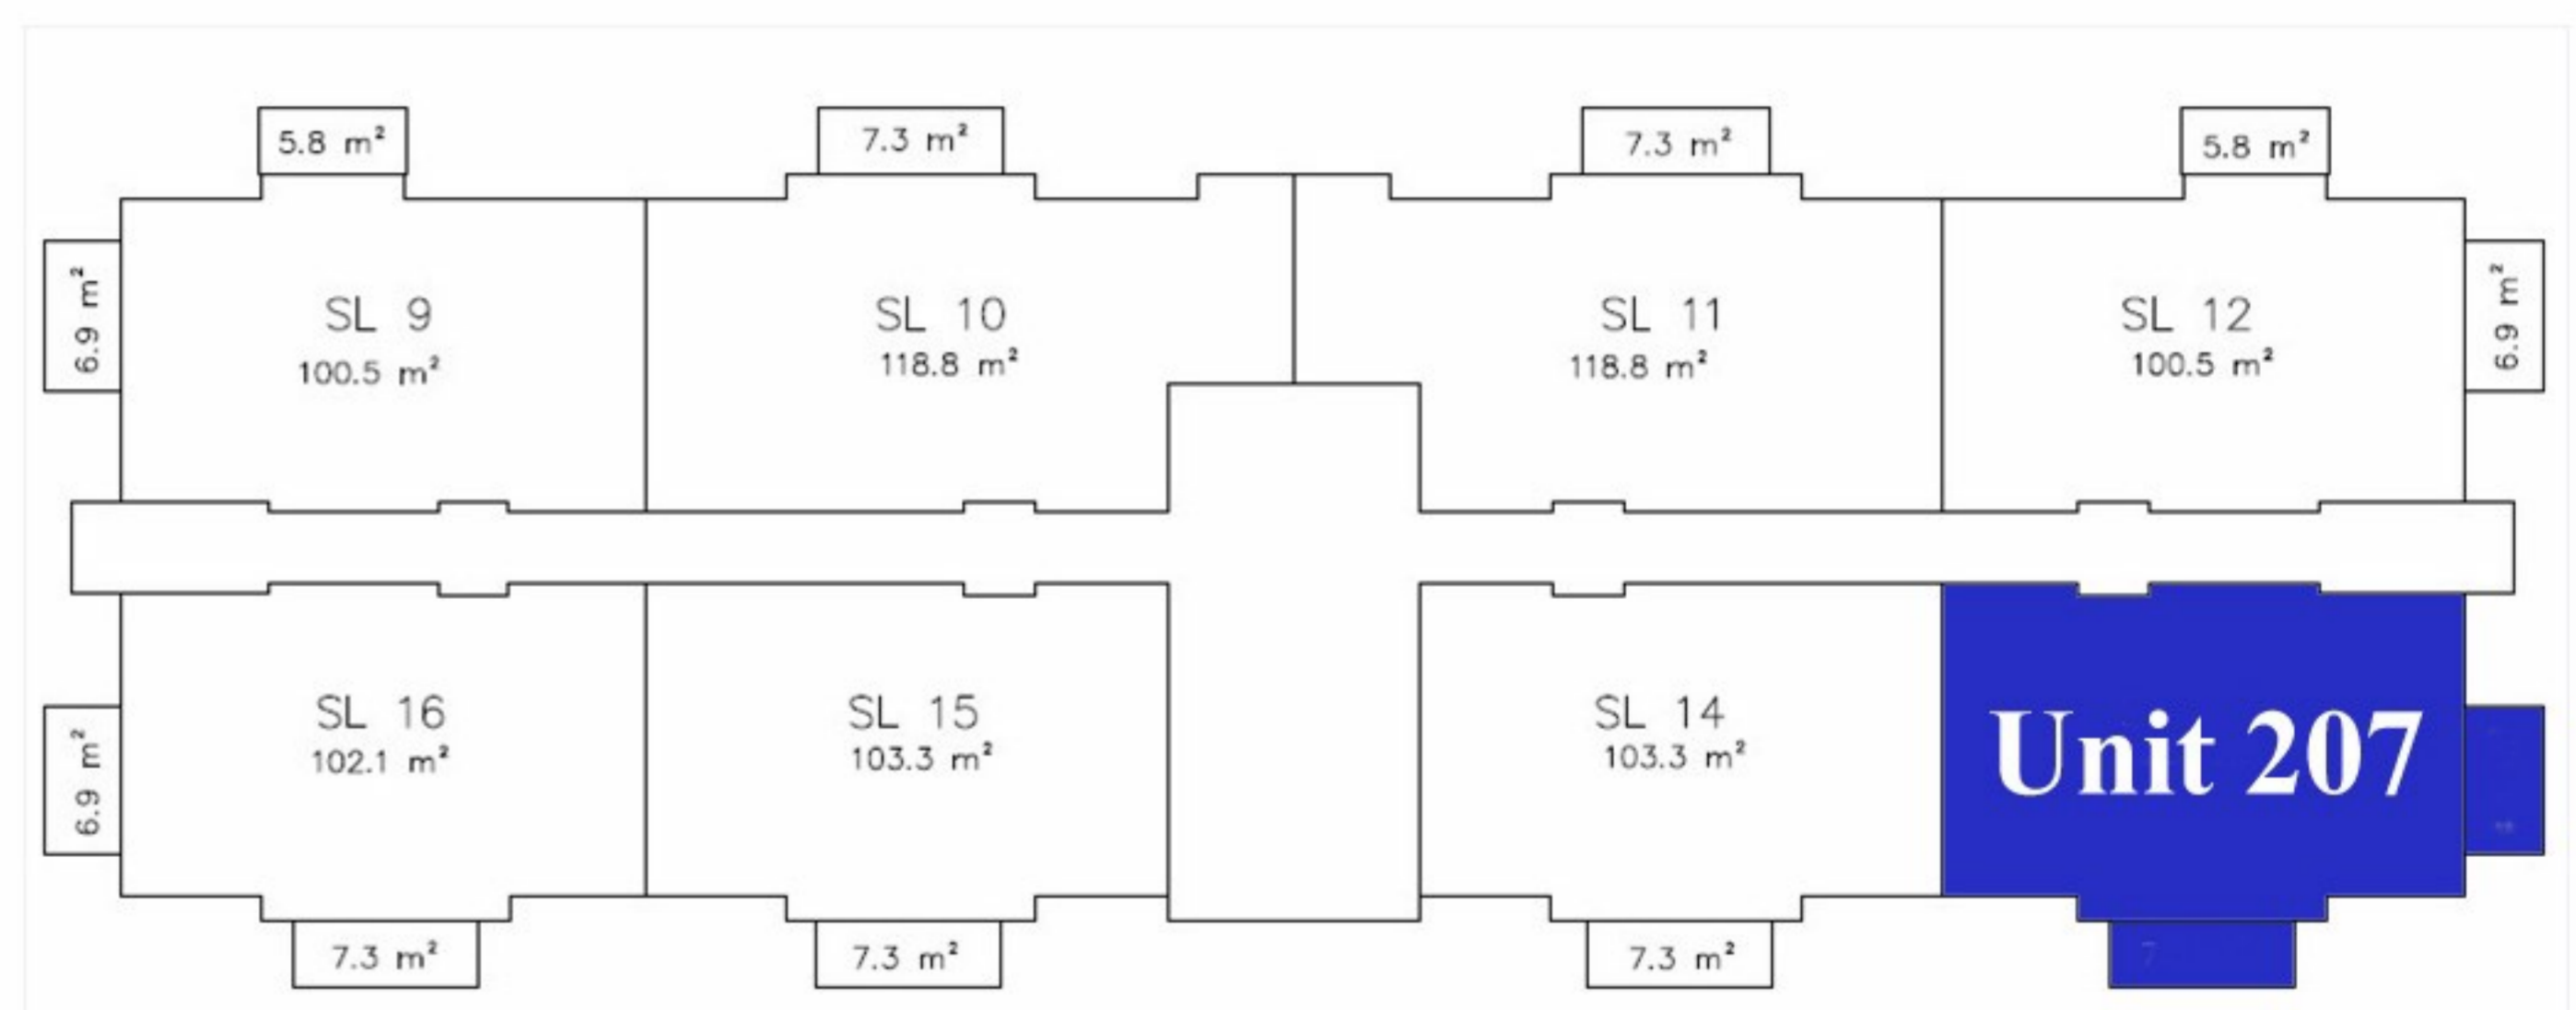

Residence 207

2 Bedroom 2 Bathroom

Interior

1099 SF

Patio / Balcony

153 SF

Second Floor