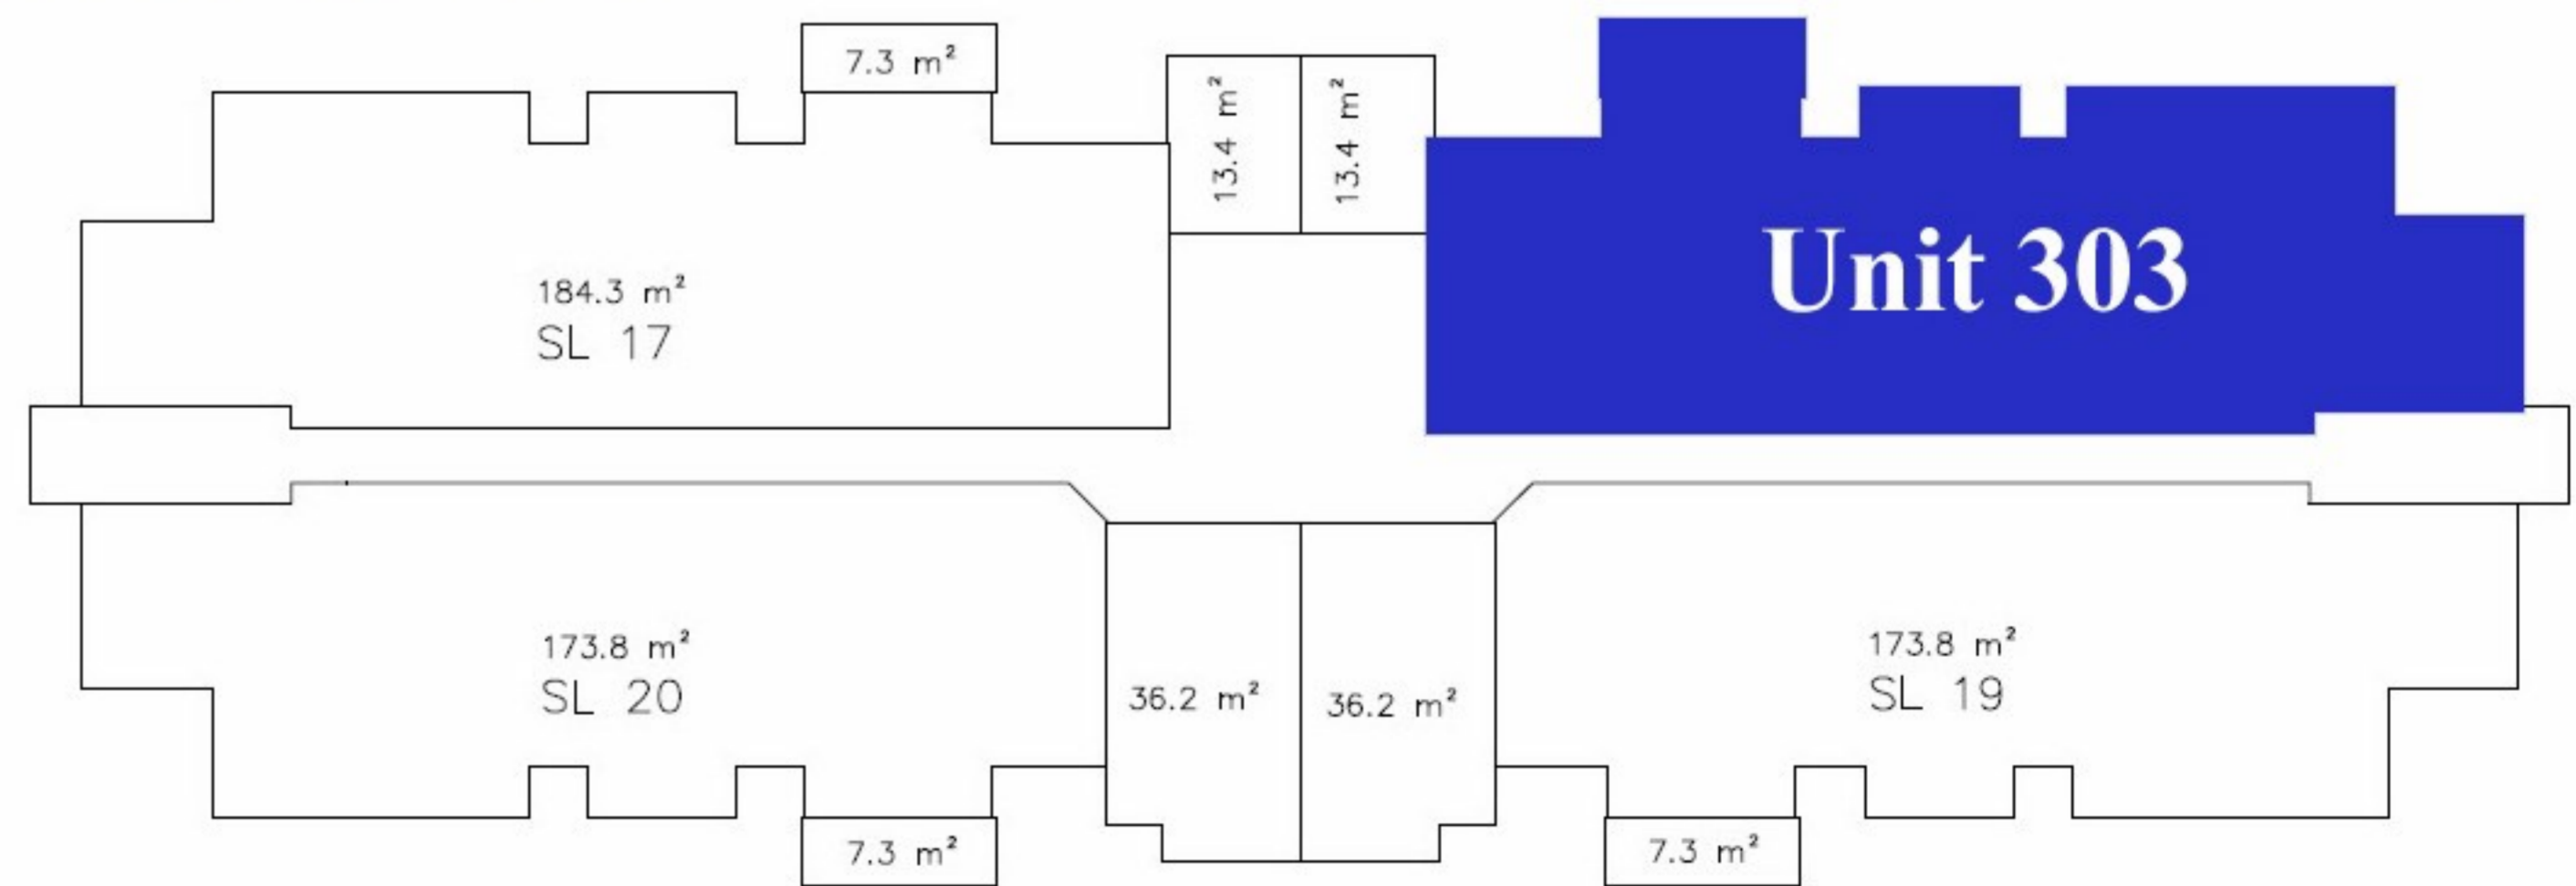

Penthouse Residence 303

2 Bedroom 2.5 Bathroom

Interior

1984 SF

Patio / Balcony

223 SF

Penthouses

SPECIFICATIONS AND MATERIALS ARE APPROXIMATE AND ARE SUBJECT TO CHANGE WITHOUT NOTICE. E &O.E.